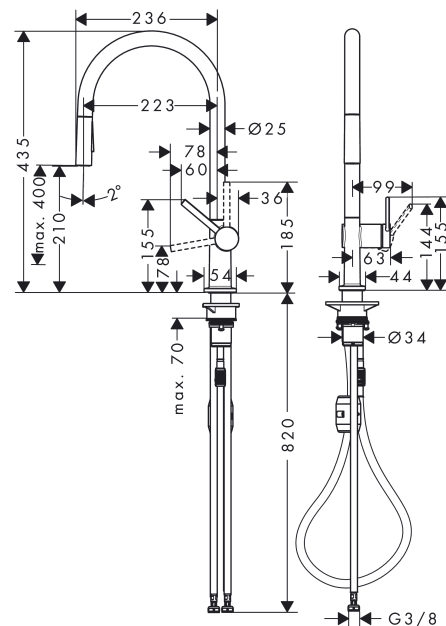

#### product features

- ComfortZone 210
- swivel range adjustable in 4 steps 60°, 110°, 150° or 360°
- laminar spray, shower spray
- lockable spray, spray returns through pressing spray diverter and spray returns automatically through handle closing
- quick connect hose
- connection dimension: DN15
- maximum flow rate at 3 bar: 8 l/min
- ceramic cartridge
- connection type: G 3/8 connections
- temperature limitation adjustable
- integrated non-return valve
- suitable for continuous flow water heaters

### Product image

### Scale drawing

**Talis M54**  
**Single lever kitchen mixer 210, pull-out spray, 2jet**  
 Surfaces: **Stainless Steel Finish**    Article Number: **72800800**

### Flowchart

Talis M54  
 Single lever kitchen mixer 210, pull-out spray, 2jet  
 Surfaces: **Stainless Steel Finish** Article Number: **72800800**

Exploded Drawing

Year of production: >04/20