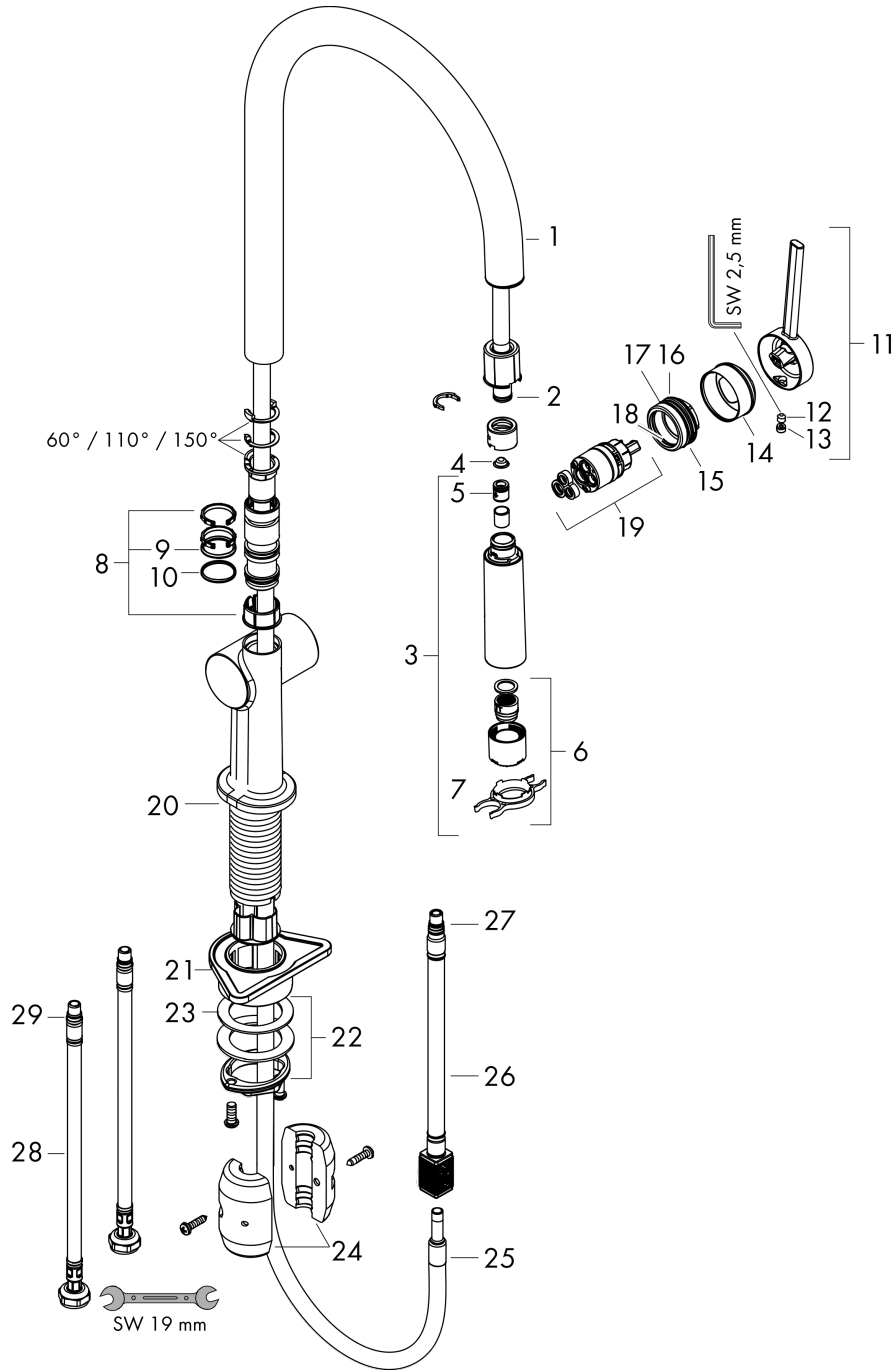

### Scale drawing

**Talis M54**  
**Single lever kitchen mixer 210, pull-out spray, 2jet**  
 Surfaces: **Stainless Steel Finish**    Article Number: **72800800**

### Flowchart

Talis M54  
 Single lever kitchen mixer 210, pull-out spray, 2jet  
 Surfaces: **Stainless Steel Finish** Article Number: **72800800**

Exploded Drawing

Year of production: >04/20

## Talis M54

Single lever kitchen mixer 210, pull-out spray, 2jet

Surfaces: **Stainless Steel Finish** Article Number: **72800800**

### Spare part list

Year of production: >04/20

Pos.	Description	Article Number	Price	PU
1	spout cpl.	93739800	-	1
2	O-ring 8x2	98112000	-	1
3	handspray	93741800	-	1
4	filter	98516000	-	1
5	non return valve DW 10	96456000	-	1
6	spray former	93342000	-	1
7	service tool	95910000	-	1
8	set of lever collars	98365000	-	1
9	O-ring 19x2	98426000	-	1
10	O-ring 20x1,5	98197000	-	1
11	handle	93736800	-	1
12	hollow set screw M5x5	98446000	-	1
13	screw cover	93735610	-	1
14	flange	93737800	-	1
15	nut	93738000	-	1
16	O-ring 25x1,5	98146000	-	1
17	O-ring 30x1,5	98433000	-	1
18	O-ring 29x2	98391000	-	1
19	cartridge, assy	93740000	-	1
20	O-ring 36x3	98052000	-	1
21	support	97523000	-	1
22	fixing set (Ø 34)	95049000	-	1
23	lever collar	97548000	-	1
24	weight	92500000	-	1
25	hose	93745000	-	1
26	hose	93744000	-	1
27	O-ring 7x1,5	98422000	-	1
28	connection hose 900 mm M8x0,75 G3/8	93746000	-	1
29	O-ring 6,6x1,6	93019000	-	1
a	set of adapters	93395000	-	1